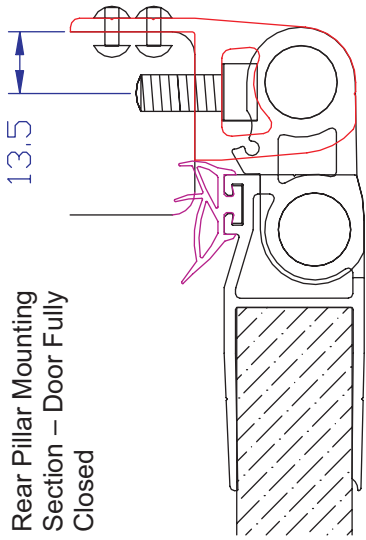

Smoothliner 3 Aluminium Support Profile
– Standard Detailing

Rear Pillar Mounting
 Section – Door Fully
 Closed

Recessed Side Mounting
 Section - Door Fully Closed

Rear Pillar Mounting
 Section – Door Fully Open

Recessed Side Mounting
 Section – Door Fully Open

Hinge Area View