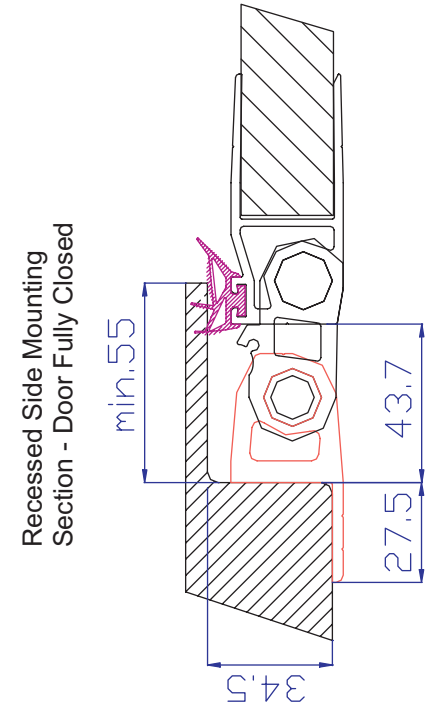

Smoothliner 3 Aluminium Support Profile
– Standard Detailing

Rear Pillar Mounting
 Section – Door Fully
 Closed

Recessed Side Mounting
 Section - Door Fully Closed

Rear Pillar Mounting
 Section – Door Fully Open

Recessed Side Mounting
 Section – Door Fully Open

Hinge Area View