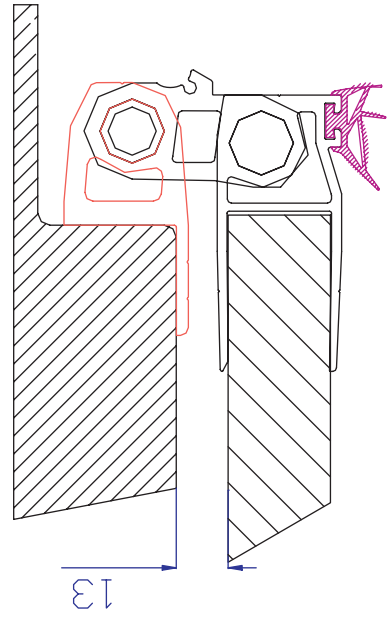

Smoothliner 3 Aluminium Support Profile
– Standard Detailing

Rear Pillar Mounting
 Section – Door Fully
 Closed

Recessed Side Mounting
 Section - Door Fully Closed

Rear Pillar Mounting
 Section – Door Fully Open

Recessed Side Mounting
 Section – Door Fully Open

Hinge Area View