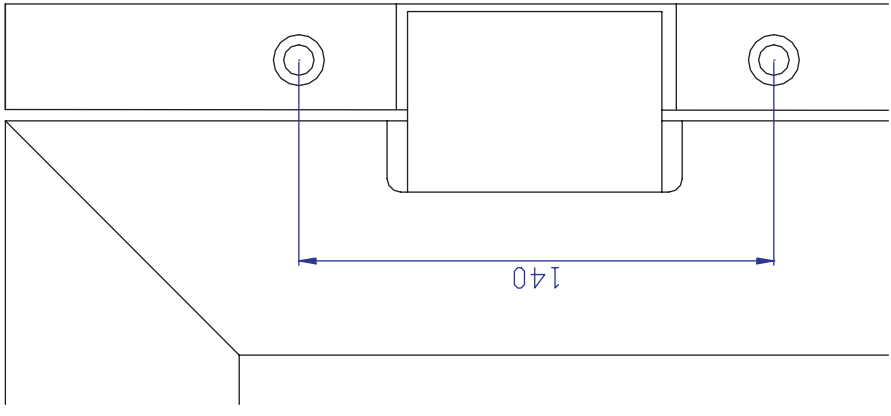

Smoothliner 3 Aluminium Support Profile
– Standard Detailing

Rear Pillar Mounting
 Section – Door Fully
 Closed

Recessed Side Mounting
 Section - Door Fully Closed

Rear Pillar Mounting
 Section – Door Fully Open

Recessed Side Mounting
 Section – Door Fully Open

Hinge Area View