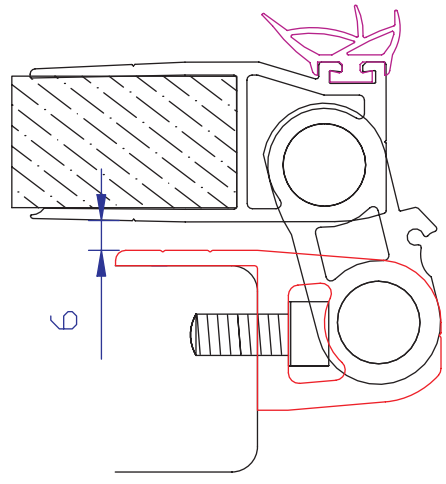

Smoothliner 3 Aluminium Support Profile
– Standard Detailing

Rear Pillar Mounting
 Section – Door Fully
 Closed

Recessed Side Mounting
 Section - Door Fully Closed

Rear Pillar Mounting
 Section – Door Fully Open

Recessed Side Mounting
 Section – Door Fully Open

Hinge Area View